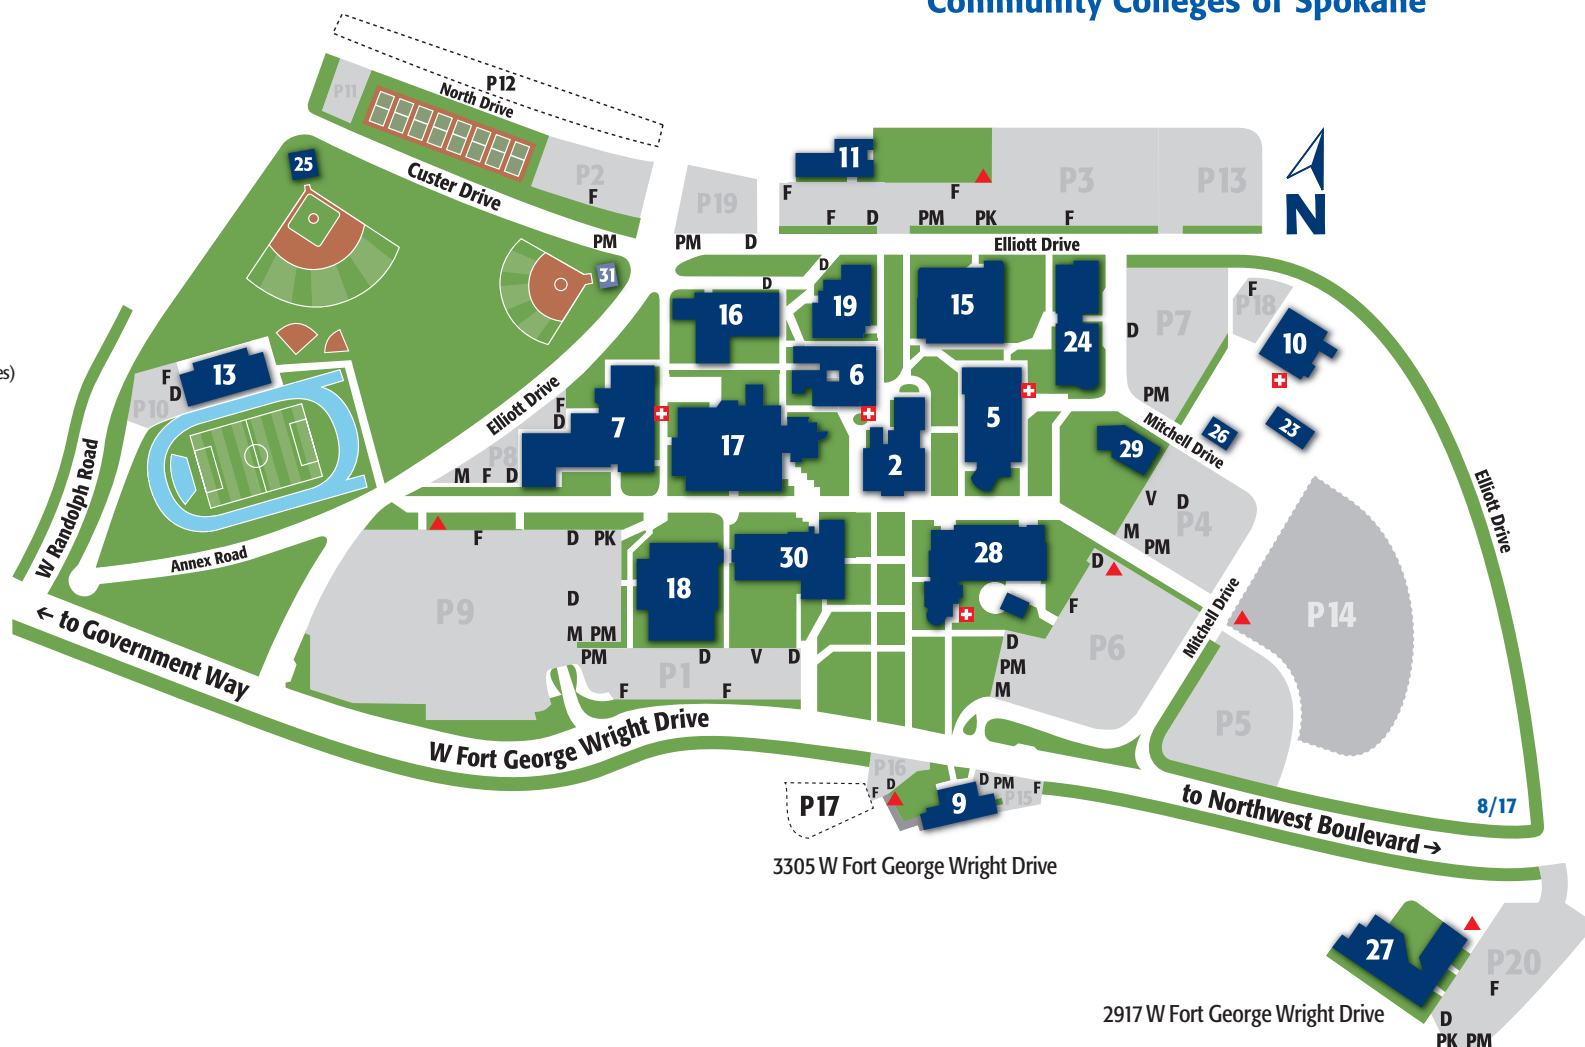

Spokane Falls Community College

3410 W Fort George Wright Dr
Spokane WA 99224-5288

www.spokanefalls.edu

Campus Safety, Building 16, 509-533-3333

Community Colleges of Spokane

Building Legend

- 2 Library
- 5 Humanities (Spartan Playhouse)
- 6 Fine Arts
- 7 Gymnasium and Fitness Center
- 9 Lodge
- 10 Maintenance
- 11 Photography
- 13 Physical Education Annex/Stadium
- 15 Music/Performing Arts
- 16 Human Services/Campus Safety
- 17 Student Union Building (Student Services)
- 18 Math, Engineering and Technology
- 19 Technical Arts
- 23 Storage
- 24 sn-wey'-mn (Business and Social Science)
- 25 Baseball
- 26 Drama Storage
- 27 Magnuson
- 28 Science
- 29 Early Learning Center
- 30 Falls Gateway
- 31 Future Softball

Campus Parking

Student – available in most lots

Visitor – paid meter or permit

- F** Faculty
- M** Motorcycle
- D** Disability
- PM** Parking Meter
- PK** Parking Kiosk cash day permit
- V** Visitor

- Crisis Response Box
- Smoking Area